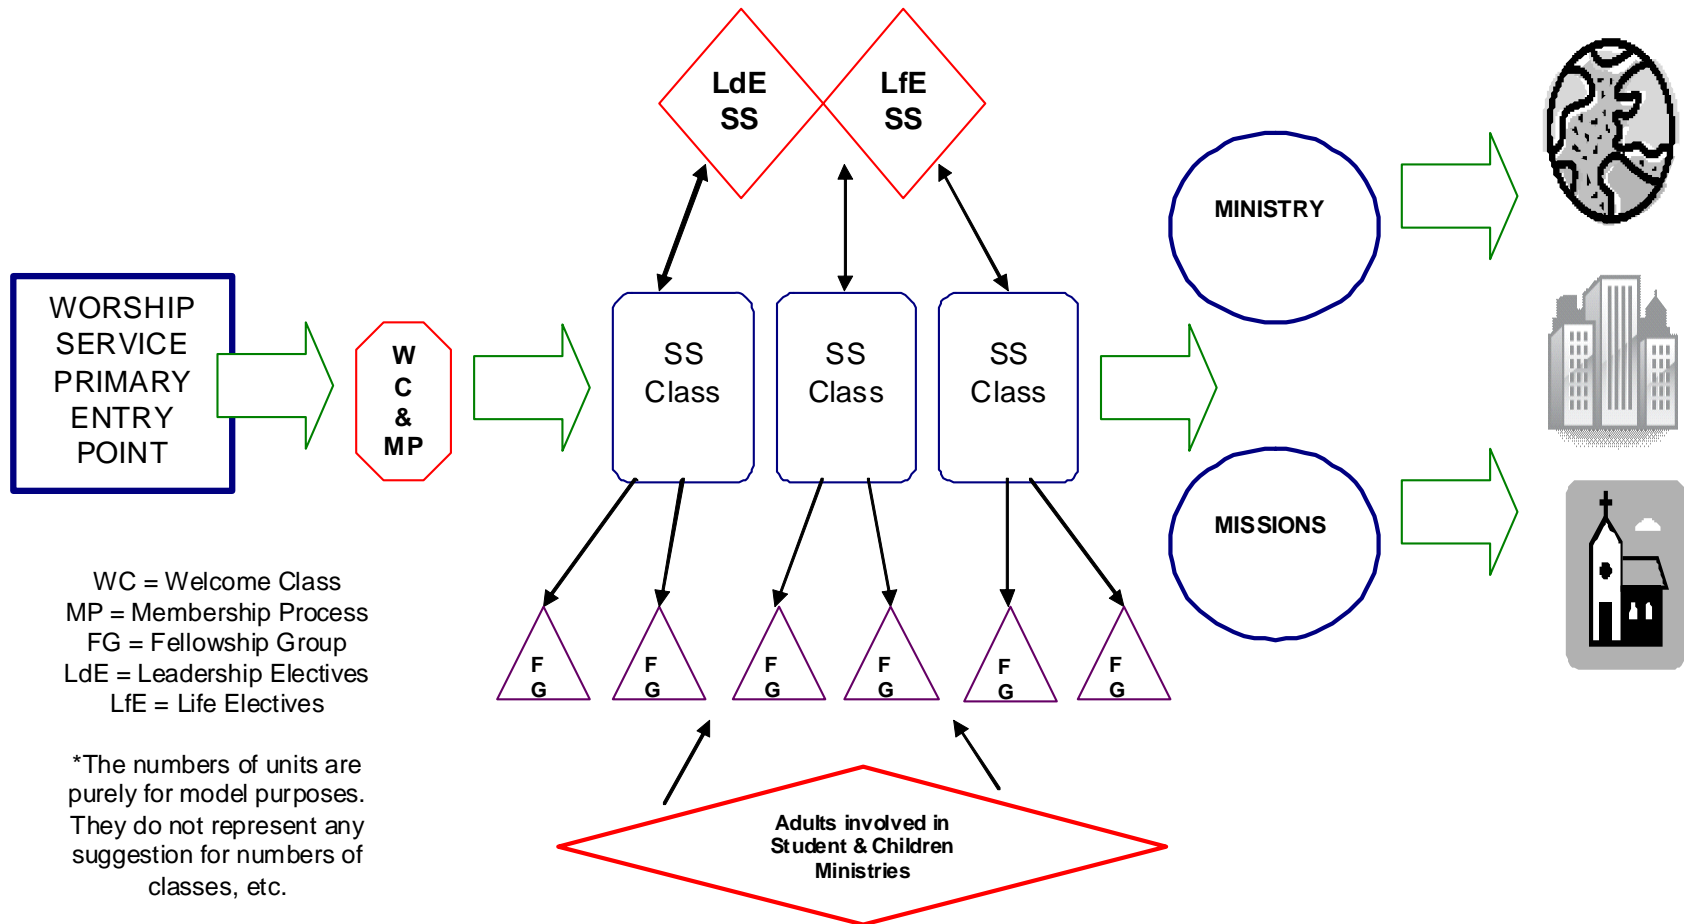

KNOW GOD.....GROW IN GRACE.....GO IN LOVE

A PROCESS FOR MOVING PEOPLE FORWARD IN DISCIPLESHIP FOR THE GLORY OF GOD

Less
→
 More

Commitment Level

WC = Welcome Class
 MP = Membership Process
 FG = Fellowship Group
 LdE = Leadership Electives
 Lfe = Life Electives

*The numbers of units are purely for model purposes. They do not represent any suggestion for numbers of classes, etc.